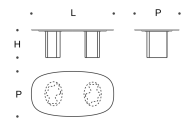

L = 240 cm  
P = 120 cm  
H = 73 cm

Tavolo ovale 280 VETRO - basi separate  
Oval table 280 GLASS - separate bases

L = 280 cm  
P = 120 cm  
H = 73 cm

Tavolo tondo 120 MARMO  
Round table 120 MARBLE

L = 120 cm  
P = 120 cm  
H = 74 cm

Tavolo tondo 150 MARMO  
Round table 150 MARBLE

L = 150 cm  
P = 150 cm  
H = 74 cm

Tavolo ovale 220 MARMO - basi unite  
Oval table 220 MARBLE - united bases

L = 220 cm  
P = 120 cm  
H = 74 cm

Tavolo ovale 220 MARMO - basi separate  
Oval table 220 MARBLE - separate bases

L = 220 cm  
P = 120 cm  
H = 74 cm

Tavolo ovale 240 MARMO - basi unite  
Oval table 240 MARBLE - united bases

L = 240 cm  
P = 120 cm  
H = 74 cm

Tavolo ovale 240 MARMO - basi separate  
Oval table 240 MARBLE - separate bases