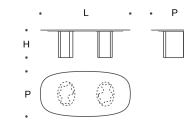

L = 240 cm  
P = 120 cm  
H = 73 cm

Tavolo ovale 280 VETRO - basi separate  
Oval table 280 GLASS - separate bases

L = 280 cm  
P = 120 cm  
H = 73 cm

Tavolo tondo 120 MARMO  
Round table 120 MARBLE

L = 120 cm  
P = 120 cm  
H = 74 cm

Tavolo tondo 150 MARMO  
Round table 150 MARBLE

L = 150 cm  
P = 150 cm  
H = 74 cm

Tavolo ovale 220 MARMO - basi unite  
Oval table 220 MARBLE - united bases

L = 220 cm  
P = 120 cm  
H = 74 cm

Tavolo ovale 220 MARMO - basi separate  
Oval table 220 MARBLE - separate bases

L = 220 cm  
P = 120 cm  
H = 74 cm

Tavolo ovale 240 MARMO - basi unite  
Oval table 240 MARBLE - united bases

L = 240 cm  
P = 120 cm  
H = 74 cm

Tavolo ovale 240 MARMO - basi separate  
Oval table 240 MARBLE - separate bases

L = 240 cm  
P = 120 cm  
H = 74 cm

**Top e Base (versione LACCATA) / Top and Base (LACQUERED version)**

Bianco RAL 9003  
White RAL 9003

Grigio Seta RAL 7044  
Silk Grey RAL 7044

Nude

Havana

**Top (versione VETRO) / Top (GLASS version)**