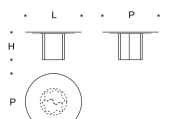

L = 220 cm  
P = 120 cm  
H = 73 cm

Tavolo ovale 240 VETRO - basi unite  
Oval table 240 GLASS - united bases

L = 240 cm  
P = 120 cm  
H = 73 cm

Tavolo ovale 240 VETRO - basi separate  
Oval table 240 GLASS - separate bases

L = 240 cm  
P = 120 cm  
H = 73 cm

Tavolo ovale 280 VETRO - basi separate  
Oval table 280 GLASS - separate bases

L = 280 cm  
P = 120 cm  
H = 73 cm

Tavolo tondo 120 MARMO  
Round table 120 MARBLE

L = 120 cm  
P = 120 cm  
H = 74 cm

Tavolo tondo 150 MARMO  
Round table 150 MARBLE

L = 150 cm  
P = 150 cm  
H = 74 cm

Tavolo ovale 220 MARMO - basi unite  
Oval table 220 MARBLE - united bases

L = 220 cm  
P = 120 cm  
H = 74 cm

Tavolo ovale 220 MARMO - basi separate  
Oval table 220 MARBLE - separate bases

L = 220 cm  
P = 120 cm  
H = 74 cm

Tavolo ovale 240 MARMO - basi unite  
Oval table 240 MARBLE - united bases

L = 240 cm  
P = 120 cm  
H = 74 cm

Tavolo ovale 240 MARMO - basi separate  
Oval table 240 MARBLE - separate bases