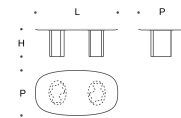

## **Top**

In lacquered MDF top thickness 30 mm. Or in marble top thickness 20 mm on MDF plate thickness 20 mm. Or in satin back-painted glass (tempered and with anti-scratch treatment) thickness 12 mm on a 20 mm composite wood plate. All top are connected to the base with a painted iron.

An ultra-compact felt is supplied to protect the floor.

Tavolo tondo 120 LACCATO  
Round table 120 LACQUERED

L = 120 cm  
P = 120 cm  
H = 73 cm

Tavolo tondo 150 LACCATO  
Round table 150 LACQUERED

L = 150 cm  
P = 150 cm  
H = 73 cm

Tavolo ovale 220 LACCATO - basi unite  
Oval table 220 LACQUERED - united bases

L = 220 cm  
P = 120 cm  
H = 73 cm

Tavolo ovale 220 LACCATO - basi separate  
Oval table 220 LACQUERED - separate bases

L = 220 cm  
P = 120 cm  
H = 73 cm

Tavolo ovale 240 LACCATO - basi unite  
Oval table 240 LACQUERED - united bases

L = 240 cm  
P = 120 cm  
H = 73 cm

Tavolo ovale 240 LACCATO - basi separate  
Oval table 240 LACQUERED - separate bases

L = 240 cm  
P = 120 cm  
H = 73 cm