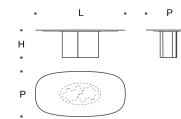

L = 220 cm  
P = 120 cm  
H = 73 cm

Tavolo ovale 240 VETRO - basi unite  
Oval table 240 GLASS - united bases

L = 240 cm  
P = 120 cm  
H = 73 cm

Tavolo ovale 240 VETRO - basi separate  
Oval table 240 GLASS - separate bases

L = 240 cm  
P = 120 cm  
H = 73 cm

Tavolo ovale 280 VETRO - basi separate  
Oval table 280 GLASS - separate bases

L = 280 cm  
P = 120 cm  
H = 73 cm

Tavolo tondo 120 MARMO  
Round table 120 MARBLE

L = 120 cm  
P = 120 cm  
H = 74 cm

Tavolo tondo 150 MARMO  
Round table 150 MARBLE

L = 150 cm  
P = 150 cm  
H = 74 cm

Tavolo ovale 220 MARMO - basi unite  
Oval table 220 MARBLE - united bases

L = 220 cm  
P = 120 cm  
H = 74 cm

Tavolo ovale 220 MARMO - basi separate  
Oval table 220 MARBLE - separate bases

L = 220 cm  
P = 120 cm  
H = 74 cm

Tavolo ovale 240 MARMO - basi unite  
Oval table 240 MARBLE - united bases

L = 240 cm  
P = 120 cm  
H = 74 cm

Tavolo ovale 240 MARMO - basi separate  
Oval table 240 MARBLE - separate bases