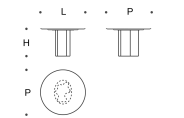

L = 220 cm  
P = 120 cm  
H = 73 cm

Tavolo ovale 240 VETRO - basi unite  
Oval table 240 GLASS - united bases

L = 240 cm  
P = 120 cm  
H = 73 cm

Tavolo ovale 240 VETRO - basi separate  
Oval table 240 GLASS - separate bases

L = 240 cm  
P = 120 cm  
H = 73 cm

Tavolo ovale 280 VETRO - basi separate  
Oval table 280 GLASS - separate bases

L = 280 cm  
P = 120 cm  
H = 73 cm

Tavolo tondo 120 MARMO  
Round table 120 MARBLE

L = 120 cm  
P = 120 cm  
H = 74 cm

Tavolo tondo 150 MARMO  
Round table 150 MARBLE

L = 150 cm  
P = 150 cm  
H = 74 cm

Tavolo ovale 220 MARMO - basi unite  
Oval table 220 MARBLE - united bases

L = 220 cm  
P = 120 cm  
H = 74 cm

Tavolo ovale 220 MARMO - basi separate  
Oval table 220 MARBLE - separate bases

L = 220 cm  
P = 120 cm  
H = 74 cm

Tavolo ovale 240 MARMO - basi unite  
Oval table 240 MARBLE - united bases

L = 240 cm  
P = 120 cm  
H = 74 cm

Tavolo ovale 240 MARMO - basi separate  
Oval table 240 MARBLE - separate bases