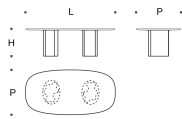

An ultra-compact felt is supplied to protect the floor.

Tavolo tondo 120 LACCATO  
Round table 120 LACQUERED

L = 120 cm  
P = 120 cm  
H = 73 cm

Tavolo tondo 150 LACCATO  
Round table 150 LACQUERED

L = 150 cm  
P = 150 cm  
H = 73 cm

Tavolo ovale 220 LACCATO - basi unite  
Oval table 220 LACQUERED - united bases

L = 220 cm  
P = 120 cm  
H = 73 cm

Tavolo ovale 220 LACCATO - basi separate  
Oval table 220 LACQUERED - separate bases

L = 220 cm  
P = 120 cm  
H = 73 cm

Tavolo ovale 240 LACCATO - basi unite  
Oval table 240 LACQUERED - united bases

L = 240 cm  
P = 120 cm  
H = 73 cm

Tavolo ovale 240 LACCATO - basi separate  
Oval table 240 LACQUERED - separate bases

L = 240 cm  
P = 120 cm  
H = 73 cm

Tavolo ovale 280 LACCATO - basi separate  
Oval table 280 LACQUERED - separate bases

L = 280 cm  
P = 120 cm  
H = 73 cm

Tavolo tondo 120 VETRO  
Round table 120 GLASS

L = 120 cm  
P = 120 cm  
H = 73 cm