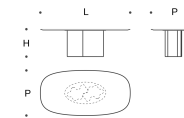

An ultra-compact felt is supplied to protect the floor.

Tavolo tondo 120 LACCATO  
Round table 120 LACQUERED

L = 120 cm  
P = 120 cm  
H = 73 cm

Tavolo tondo 150 LACCATO  
Round table 150 LACQUERED

L = 150 cm  
P = 150 cm  
H = 73 cm

Tavolo ovale 220 LACCATO - basi unite  
Oval table 220 LACQUERED - united bases

L = 220 cm  
P = 120 cm  
H = 73 cm

Tavolo ovale 220 LACCATO - basi separate  
Oval table 220 LACQUERED - separate bases

L = 220 cm  
P = 120 cm  
H = 73 cm

Tavolo ovale 240 LACCATO - basi unite  
Oval table 240 LACQUERED - united bases

L = 240 cm  
P = 120 cm  
H = 73 cm

Tavolo ovale 240 LACCATO - basi separate  
Oval table 240 LACQUERED - separate bases

L = 240 cm  
P = 120 cm  
H = 73 cm

Tavolo ovale 280 LACCATO - basi separate  
Oval table 280 LACQUERED - separate bases

L = 280 cm  
P = 120 cm  
H = 73 cm

Tavolo tondo 120 VETRO  
Round table 120 GLASS

L = 120 cm  
P = 120 cm  
H = 73 cm