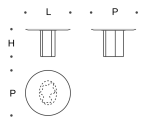

## **Top**

In lacquered MDF top thickness 30 mm. Or in marble top thickness 20 mm on MDF plate thickness 20 mm. Or in satin back-painted glass (tempered and with anti-scratch treatment) thickness 12 mm on a 20 mm composite wood plate. All top are connected to the base with a painted iron.

An ultra-compact felt is supplied to protect the floor.

Tavolo tondo 120 LACCATO  
Round table 120 LACQUERED

L = 120 cm  
P = 120 cm  
H = 73 cm

Tavolo tondo 150 LACCATO  
Round table 150 LACQUERED

L = 150 cm  
P = 150 cm  
H = 73 cm

L = 240 cm  
P = 120 cm  
H = 73 cm

Tavolo ovale 280 VETRO - basi separate  
Oval table 280 GLASS - separate bases

L = 280 cm  
P = 120 cm  
H = 73 cm

Tavolo tondo 120 MARMO  
Round table 120 MARBLE

L = 120 cm  
P = 120 cm  
H = 74 cm

L = 220 cm  
P = 120 cm  
H = 74 cm

Tavolo ovale 240 MARMO - basi unite  
Oval table 240 MARBLE - united bases

L = 240 cm  
P = 120 cm  
H = 74 cm

Tavolo ovale 240 MARMO - basi separate  
Oval table 240 MARBLE - separate bases