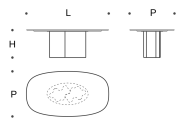

L = 220 cm  
P = 120 cm  
H = 73 cm

Tavolo ovale 240 VETRO - basi unite  
Oval table 240 GLASS - united bases

L = 240 cm  
P = 120 cm  
H = 73 cm

Tavolo ovale 240 VETRO - basi separate  
Oval table 240 GLASS - separate bases

L = 240 cm  
P = 120 cm  
H = 73 cm

Tavolo ovale 280 VETRO - basi separate  
Oval table 280 GLASS - separate bases

L = 280 cm  
P = 120 cm  
H = 73 cm

Tavolo tondo 120 MARMO  
Round table 120 MARBLE

L = 120 cm  
P = 120 cm  
H = 74 cm

Tavolo tondo 150 MARMO  
Round table 150 MARBLE

L = 150 cm  
P = 150 cm  
H = 74 cm

Tavolo ovale 220 MARMO - basi unite  
Oval table 220 MARBLE - united bases

L = 220 cm  
P = 120 cm  
H = 74 cm

Tavolo ovale 220 MARMO - basi separate  
Oval table 220 MARBLE - separate bases

L = 220 cm  
P = 120 cm  
H = 74 cm

Tavolo ovale 240 MARMO - basi unite  
Oval table 240 MARBLE - united bases

L = 240 cm  
P = 120 cm  
H = 74 cm

Tavolo ovale 240 MARMO - basi separate  
Oval table 240 MARBLE - separate bases