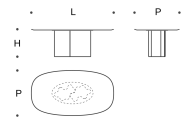

## **Top**

In lacquered MDF top thickness 30 mm. Or in marble top thickness 20 mm on MDF plate thickness 20 mm. Or in satin back-painted glass (tempered and with anti-scratch treatment) thickness 12 mm on a 20 mm composite wood plate. All top are connected to the base with a painted iron.

An ultra-compact felt is supplied to protect the floor.

Tavolo tondo 120 LACCATO  
Round table 120 LACQUERED

L = 120 cm  
P = 120 cm  
H = 73 cm

Tavolo tondo 150 LACCATO  
Round table 150 LACQUERED

L = 150 cm  
P = 150 cm  
H = 73 cm

Tavolo ovale 220 LACCATO - basi unite  
Oval table 220 LACQUERED - united bases

L = 220 cm  
P = 120 cm  
H = 73 cm

Tavolo ovale 220 LACCATO - basi separate  
Oval table 220 LACQUERED - separate bases

L = 220 cm  
P = 120 cm  
H = 73 cm

Tavolo ovale 240 LACCATO - basi unite  
Oval table 240 LACQUERED - united bases

L = 240 cm  
P = 120 cm  
H = 73 cm

Tavolo ovale 240 LACCATO - basi separate  
Oval table 240 LACQUERED - separate bases

L = 240 cm  
P = 120 cm  
H = 73 cm